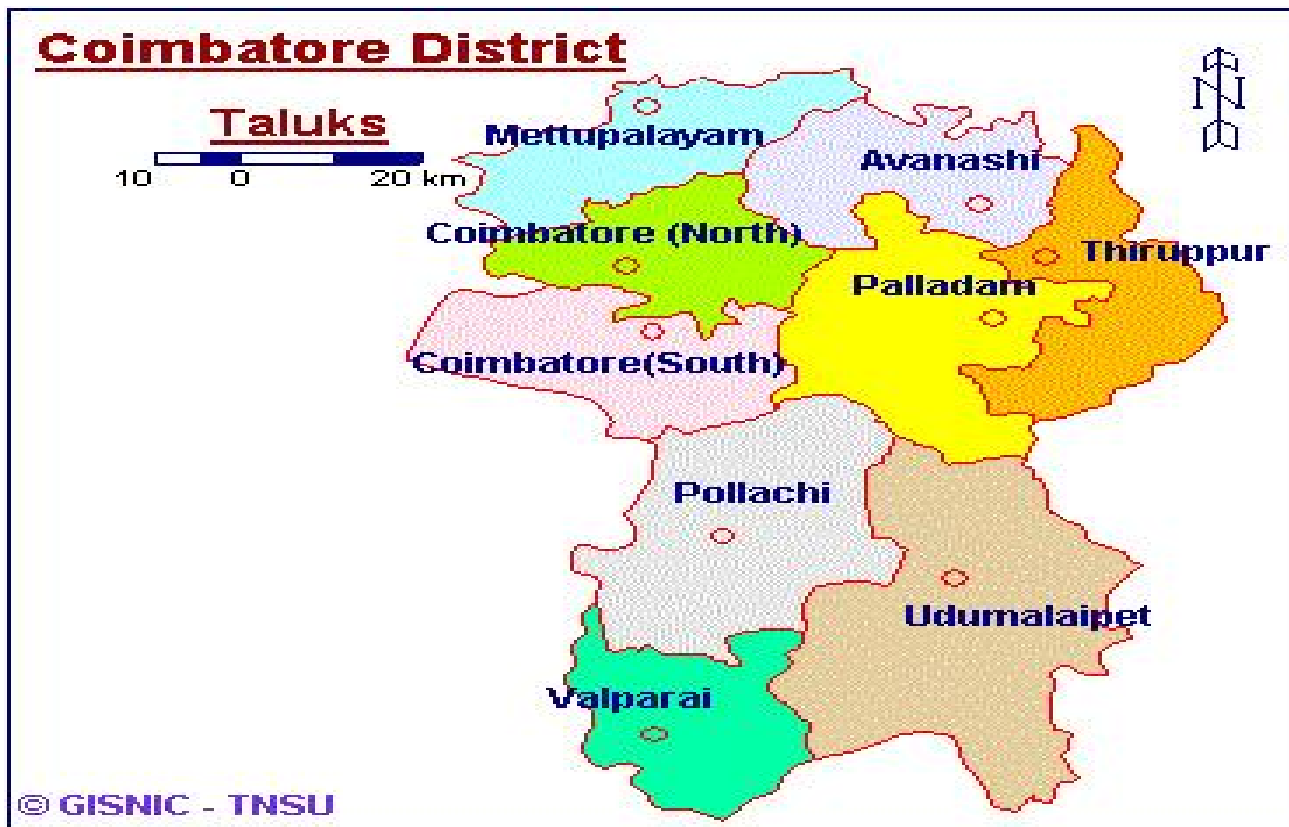

## District Profile - Coimbatore

## District Industrial Map

**Total Area: 7470 Sq. Kms**

Attribute	Coimbatore	State
Population	42.72 lakhs	624.06 lakhs
Population density (Persons per Sq. Km)	572	480
Male Population	21.76 lakhs (50.94%)	314.01 lakhs (50.32%)
Female Population	20.96 lakhs (49.06%)	310.05 lakhs (49.68%)
Rural Population	14.52 lakhs (33.98%)	349.22 lakhs (55.96%)
Urban Population	28.20 lakhs (66.02%)	274.84 lakhs (44.04%)
Work participation rate	46.29%	44.67%
Literacy Rate	76.97%	73.45%
Sex Ratio	963	987